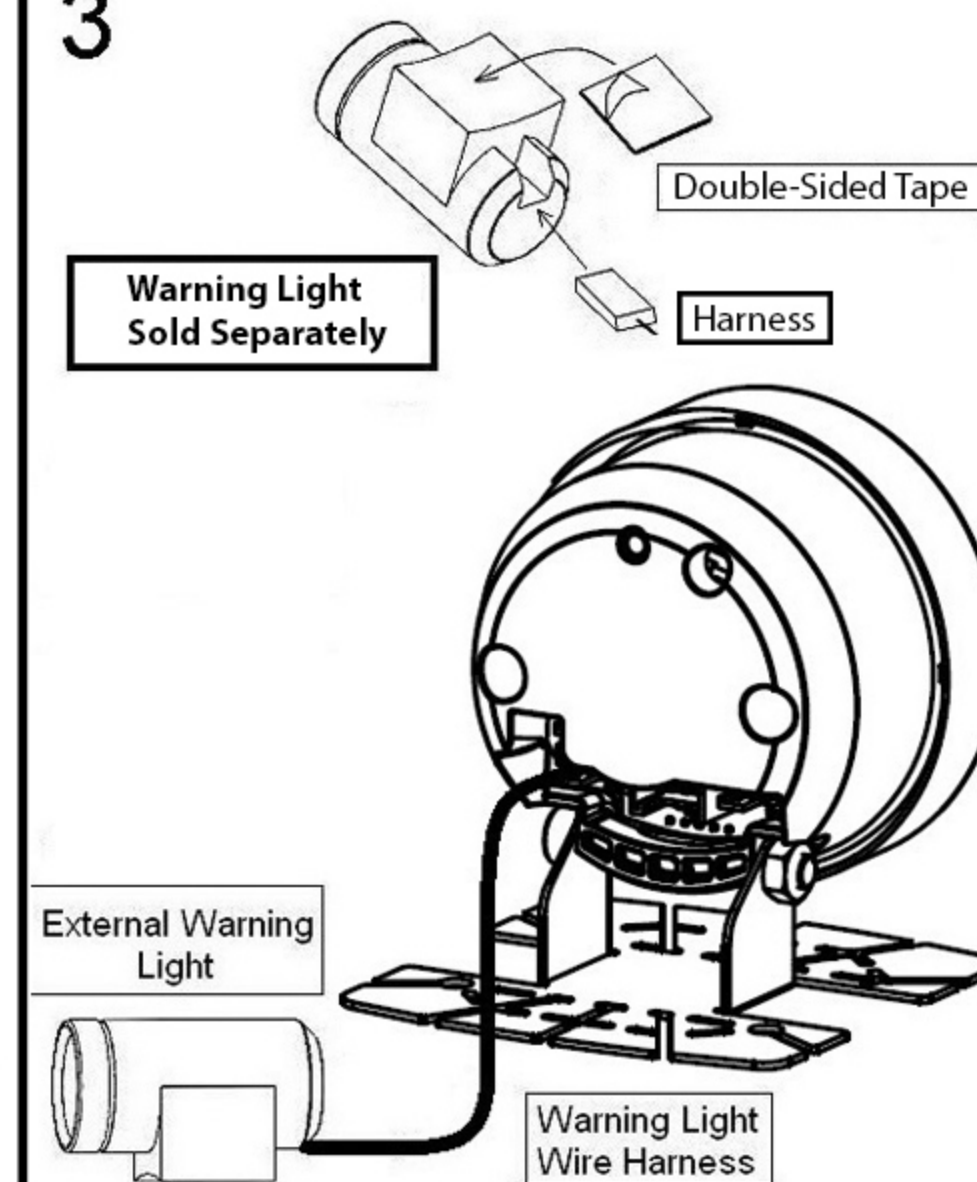

ELECTRICAL GAUGES W/PEAK & WARNING

52mm CRYSTAL BLUE SERIES WHITE / AMBER LED DISPLAY

Voltmeter

1

2

3

4

5