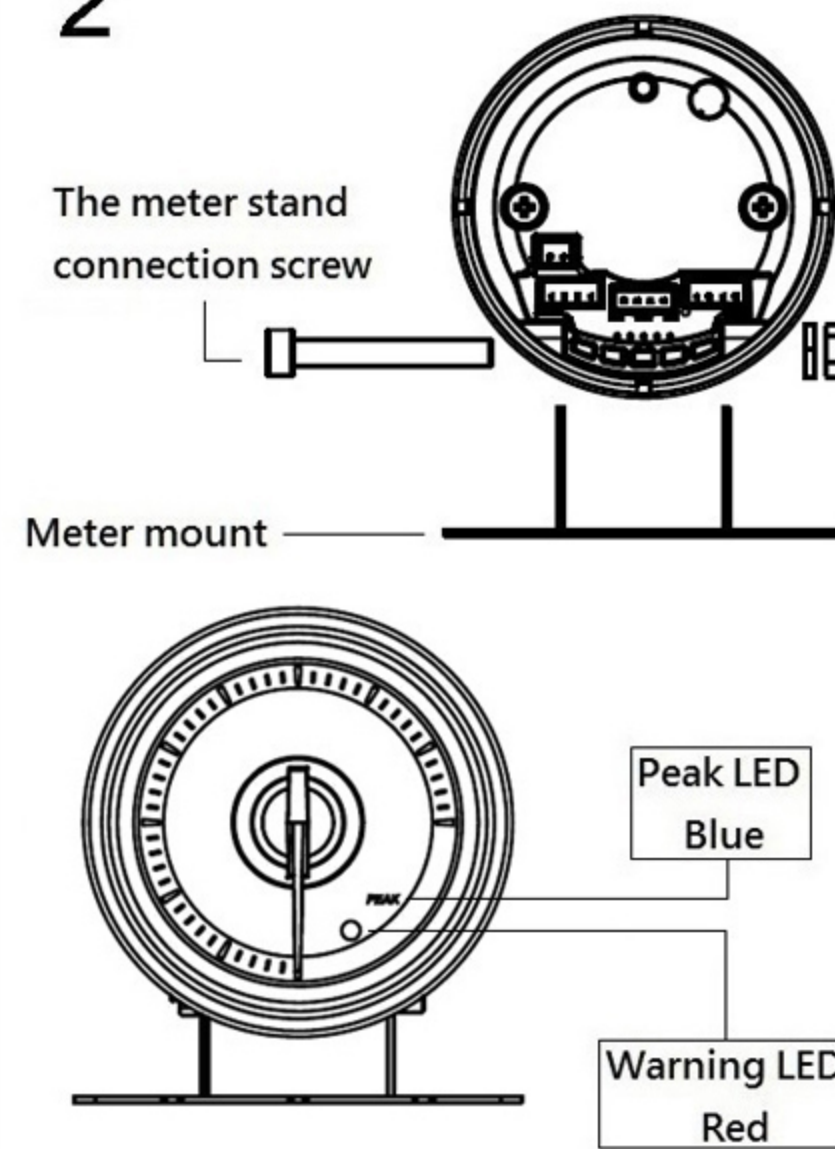

ELECTRICAL GAUGES W/PEAK & WARNING

52mm CRYSTAL BLUE SERIES WHITE / AMBER LED DISPLAY

Voltmeter

1

2

3

4

5