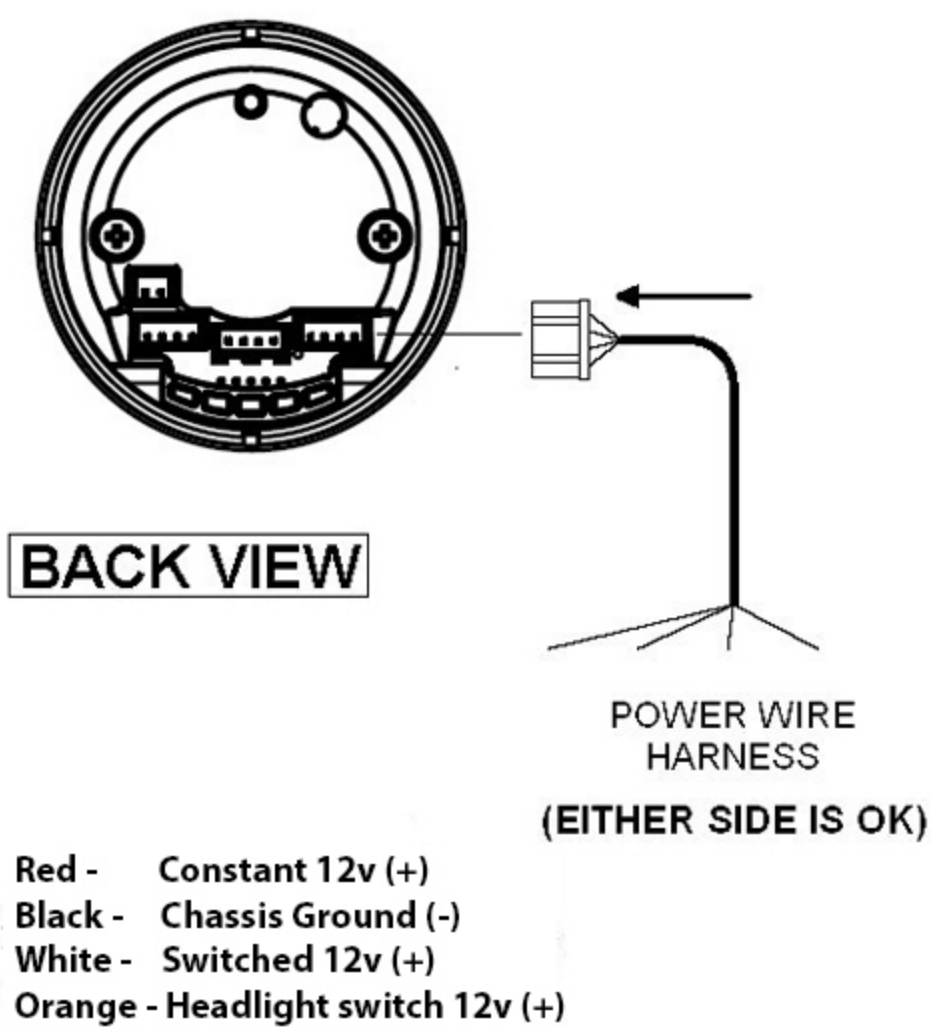

ELECTRICAL GAUGES W/PEAK & WARNING

52mm CRYSTAL BLUE SERIES WHITE / AMBER LED DISPLAY

Voltmeter

1

2

3

4

5