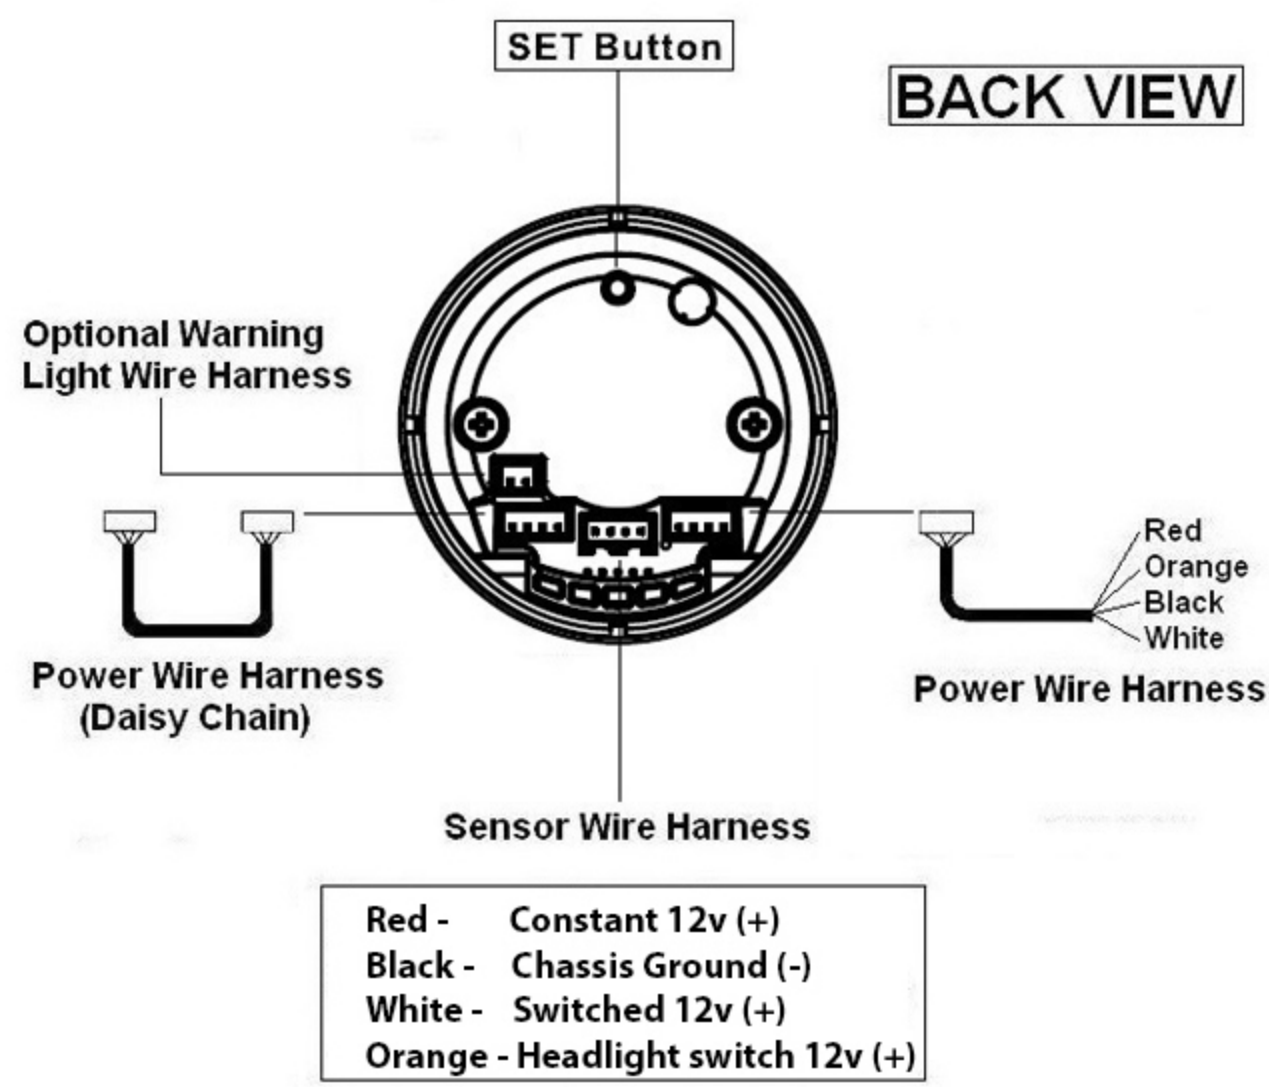

ELECTRICAL GAUGES W/PEAK & WARNING

52mm CRYSTAL BLUE SERIES WHITE / AMBER LED DISPLAY

Voltmeter

1

2

3

4

5