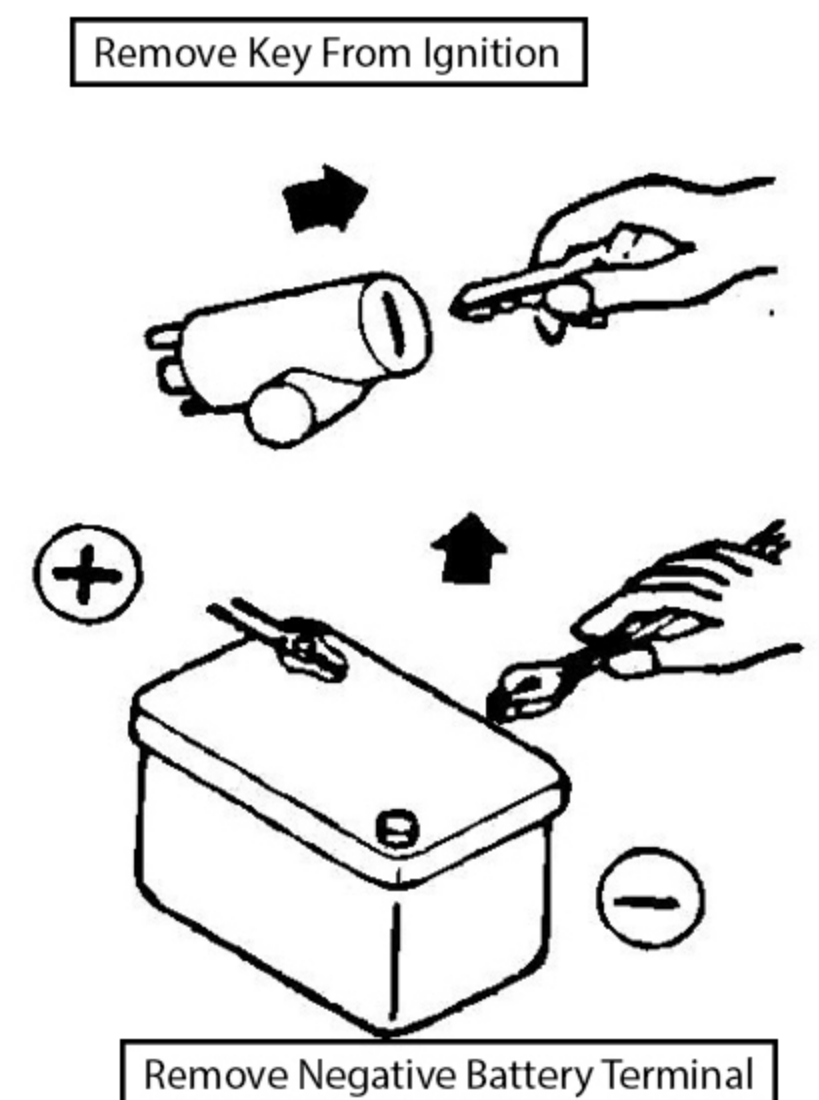

ELECTRICAL GAUGES W/PEAK & WARNING

52mm CRYSTAL BLUE SERIES WHITE / AMBER LED DISPLAY

Voltmeter

1

2

3

4

5