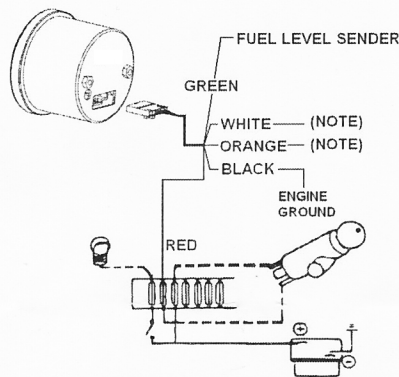

ELECTRICAL GAUGES

SMOKE LENS SERIES BLUE & WHITE LED DISPLAY

Fuel Level Gauge

OPENING CEREMONY

1

- RED - TO IGNITION SWITCH 12V(+)
- BLACK - BATTERY(-)
- GREEN - FUEL LEVEL SENDER
- WHITE - NOTE
- ORANGE - NOTE

2

3

Fuel Level Sensor Sensitivity Switch

4

Use the Fuel Level Sensor Sensitivity Switch on the back of the gauge to set the correct ohm (Ω) value scale to match the rating of the vehicle's fuel level sensor.

"Empty" Ohm Value	"Full" Ohm Value	Switch #
N/A	N/A	0
73 Ω	10 Ω	1
16 Ω	158 Ω	2
0 Ω	30 Ω	3
0 Ω	90 Ω	4
240 Ω	33 Ω	5
107.5 Ω	7 Ω	6
131 Ω	12 Ω	7
0 Ω	120 Ω	8
10 Ω	180 Ω	9

5

6

NOTE: GAUGE REQUIRE FUNCTION

Function		INSTALLATION
Day	Night	
WHITE	WHITE	WHITE WIRE - 12v Accessory ORANGE WIRE - Do not connect
BLUE	BLUE	WHITE WIRE - Do not connect ORANGE WIRE - 12v Accessory
WHITE	BLUE	WHITE WIRE - 12v Accessory ORANGE WIRE - 12v Headlight Source
BLUE	WHITE	WHITE WIRE - 12v Headlight Source ORANGE WIRE - 12v Accessory