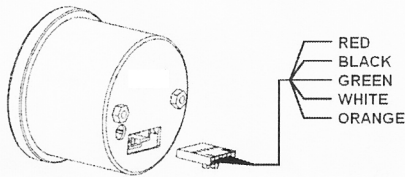

ELECTRICAL GAUGES

SMOKE LENS SERIES BLUE & WHITE LED DISPLAY

Fuel Level Gauge

OPENING CEREMONY

1

- RED - TO IGNITION SWITCH 12V(+)
- BLACK - BATTERY(-)
- GREEN - FUEL LEVEL SENDER
- WHITE - NOTE
- ORANGE - NOTE

2

3

Fuel Level Sensor Sensitivity Switch

4

Use the Fuel Level Sensor Sensitivity Switch on the back of the gauge to set the correct ohm (Ω) value scale to match the rating of the vehicle's fuel level sensor.