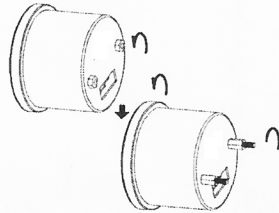

ELECTRICAL GAUGES

SMOKE LENS SERIES BLUE & WHITE LED DISPLAY

Fuel Level Gauge

OPENING CEREMONY

1

- RED - TO IGNITION SWITCH 12V(+)
- BLACK - BATTERY(-)
- GREEN - FUEL LEVEL SENDER
- WHITE - NOTE
- ORANGE - NOTE

2

3

Fuel Level Sensor Sensitivity Switch

4

Use the Fuel Level Sensor Sensitivity Switch on the back of the gauge to set the correct ohm (Ω) value scale to match the rating of the vehicle's fuel level sensor.

"Empty" Ohm Value	"Full" Ohm Value	Switch #
N/A	N/A	0
73 Ω	10 Ω	1
16 Ω	158 Ω	2
0 Ω	30 Ω	3
0 Ω	90 Ω	4
240 Ω	33 Ω	5
107.5 Ω	7 Ω	6
131 Ω	12 Ω	7
0 Ω	120 Ω	8
10 Ω	180 Ω	9

5

6

NOTE: GAUGE REQUIRE FUNCTION

Function		INSTALLATION
Day	Night	
WHITE	WHITE	WHITE WIRE - 12v Accessory ORANGE WIRE - Do not connect
BLUE	BLUE	WHITE WIRE - Do not connect ORANGE WIRE - 12v Accessory
WHITE	BLUE	WHITE WIRE - 12v Accessory ORANGE WIRE - 12v Headlight Source
BLUE	WHITE	WHITE WIRE - 12v Headlight Source ORANGE WIRE - 12v Accessory