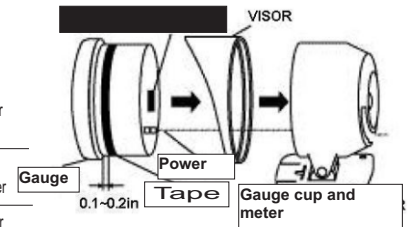

Premium Fuel Pressure

Amber/White Display (270° Scale)

Setting warning / Mute Feature

To set the warning feature:

After the opening ceremony is complete, Press and hold the button down for approx 5 seconds until the pointer begins to blink. Release button. Push and hold button to move quickly across the scale or Toggle button to move pointer in small increments. Once you have the pointer where you want it, wait 5 seconds to "set" and pointer will stop blinking

- 1.) Push button one time to recall peak level. The Blue light will come on when gauge is in recall mode. The pointer will rise to the Highest level attained by the gauge and remain there approximately 5 seconds.
- 2.) To reset peak level: While in peak mode (blue light is on) press and hold button down

Premium Exhaust Gas Temp

Amber/White Display (270° Scale)

To insure proper installation, we recommend having a professional shop Drill and tap for the probe. The probe needs a 1/8 NPT tap.

The probe is very sensitive. Please make sure the probe has enough clearance going into the manifold. If the probe is screwed in and hits the other side of the manifold it will cause the tip to snap or bend.