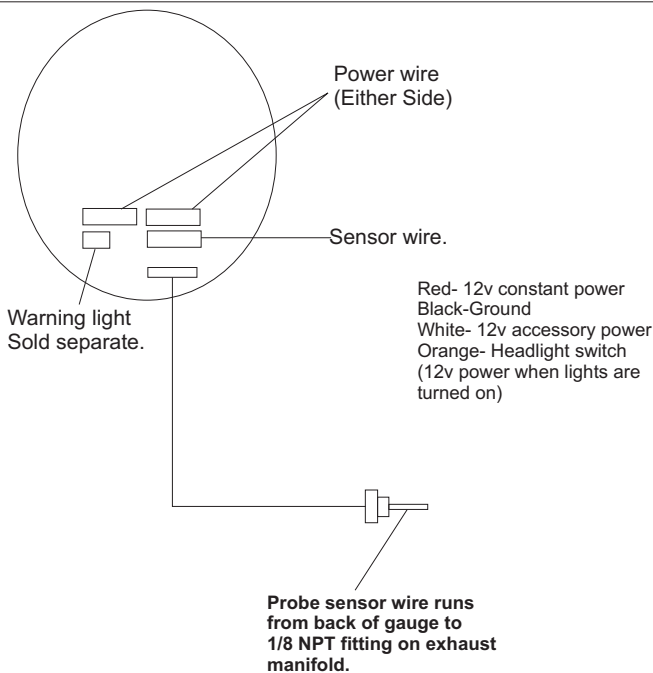

Premium Fuel Pressure

Amber/White Display (270° Scale)

Setting warning / Mute Feature

To set the warning feature:

After the opening ceremony is complete, Press and hold the button down for approx 5 seconds until the pointer begins to blink. Release button. Push and hold button to move quickly across the scale or Toggle button to move pointer in small increments. Once you have the pointer where you want it, wait 5 seconds to "set" and pointer will stop blinking

- 1.) Push button one time to recall peak level. The Blue light will come on when gauge is in recall mode. The pointer will rise to the Highest level attained by the gauge and remain there approximately 5 seconds.
- 2.) To reset peak level: While in peak mode (blue light is on) press and hold button down

Lighting Diagram

Day Time	Night Time	Installation
White	White	White — Connect to acc. Power Amber — Do not connect
Amber	Amber	White — Do not connect Amber — Connect to acc. Power
White	Amber	White — Connect to acc. Power Amber — Connect to parking lamp
Amber	White	Amber — Connect to acc. Power White — Connect to parking lamp

Premium Exhaust Gas Temp

Amber/White Display (270° Scale)

To insure proper installation, we recommend having a professional shop Drill and tap for the probe. The probe needs a 1/8 NPT tap.

The probe is very sensitive. Please make sure the probe has enough clearance going into the manifold. If the probe is screwed in and hits the other side of the manifold it will cause the tip to snap or bend.