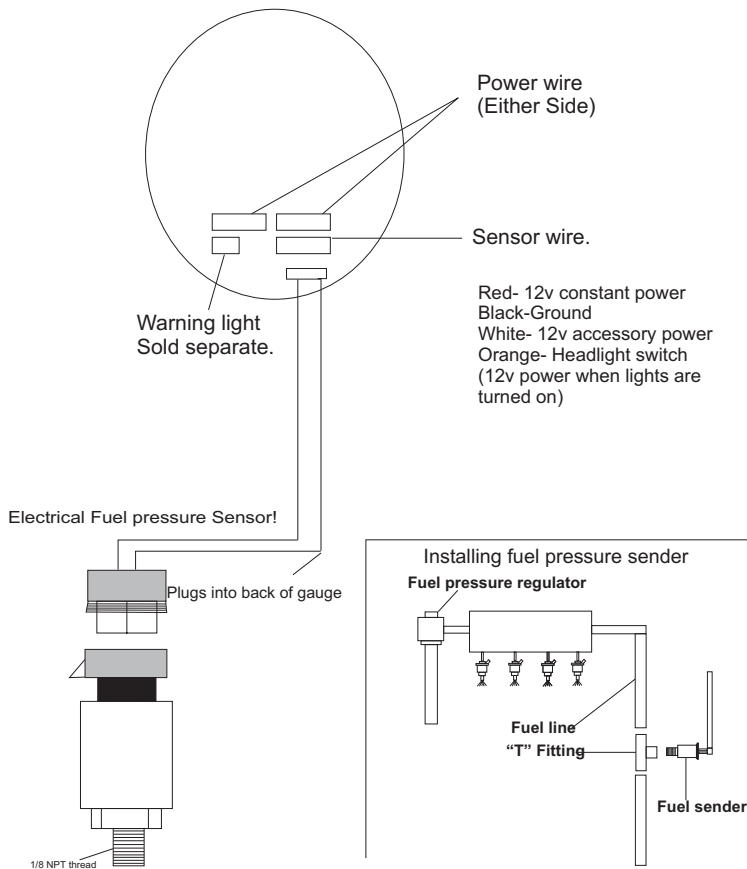

Premium Fuel Pressure

Amber/White Display (270° Scale)

Setting warning / Mute Feature

To set the warning feature:

After the opening ceremony is complete, Press and hold the button down for approx 5 seconds until the pointer begins to blink. Release button. Push and hold button to move quickly across the scale or Toggle button to move pointer in small increments. Once you have the pointer where you want it, wait 5 seconds to "set" and pointer will stop blinking

- 1.) Push button one time to recall peak level. The Blue light will come on when gauge is in recall mode. The pointer will rise to the Highest level attained by the gauge and remain there approximately 5 seconds.
- 2.) To reset peak level: While in peak mode (blue light is on) press and hold button down

Premium Exhaust Gas Temp

Amber/White Display (270° Scale)

To insure proper installation, we recommend having a professional shop Drill and tap for the probe. The probe needs a 1/8 NPT tap.

The probe is very sensitive. Please make sure the probe has enough clearance going into the manifold. If the probe is screwed in and hits the other side of the manifold it will cause the tip to snap or bend.

The White wire connects to the pink wire on the probe
The black wire connects to the blue wire on the probe

Lighting Diagram

Day Time	Night Time	Installation
White	White	White — Connect to acc. Power Amber — Do not connect
Amber	Amber	White — Do not connect Amber — Connect to acc. Power
White	Amber	White — Connect to acc. Power Amber — Connect to parking lamp
Amber	White	Amber — Connect to acc. Power White — Connect to parking lamp